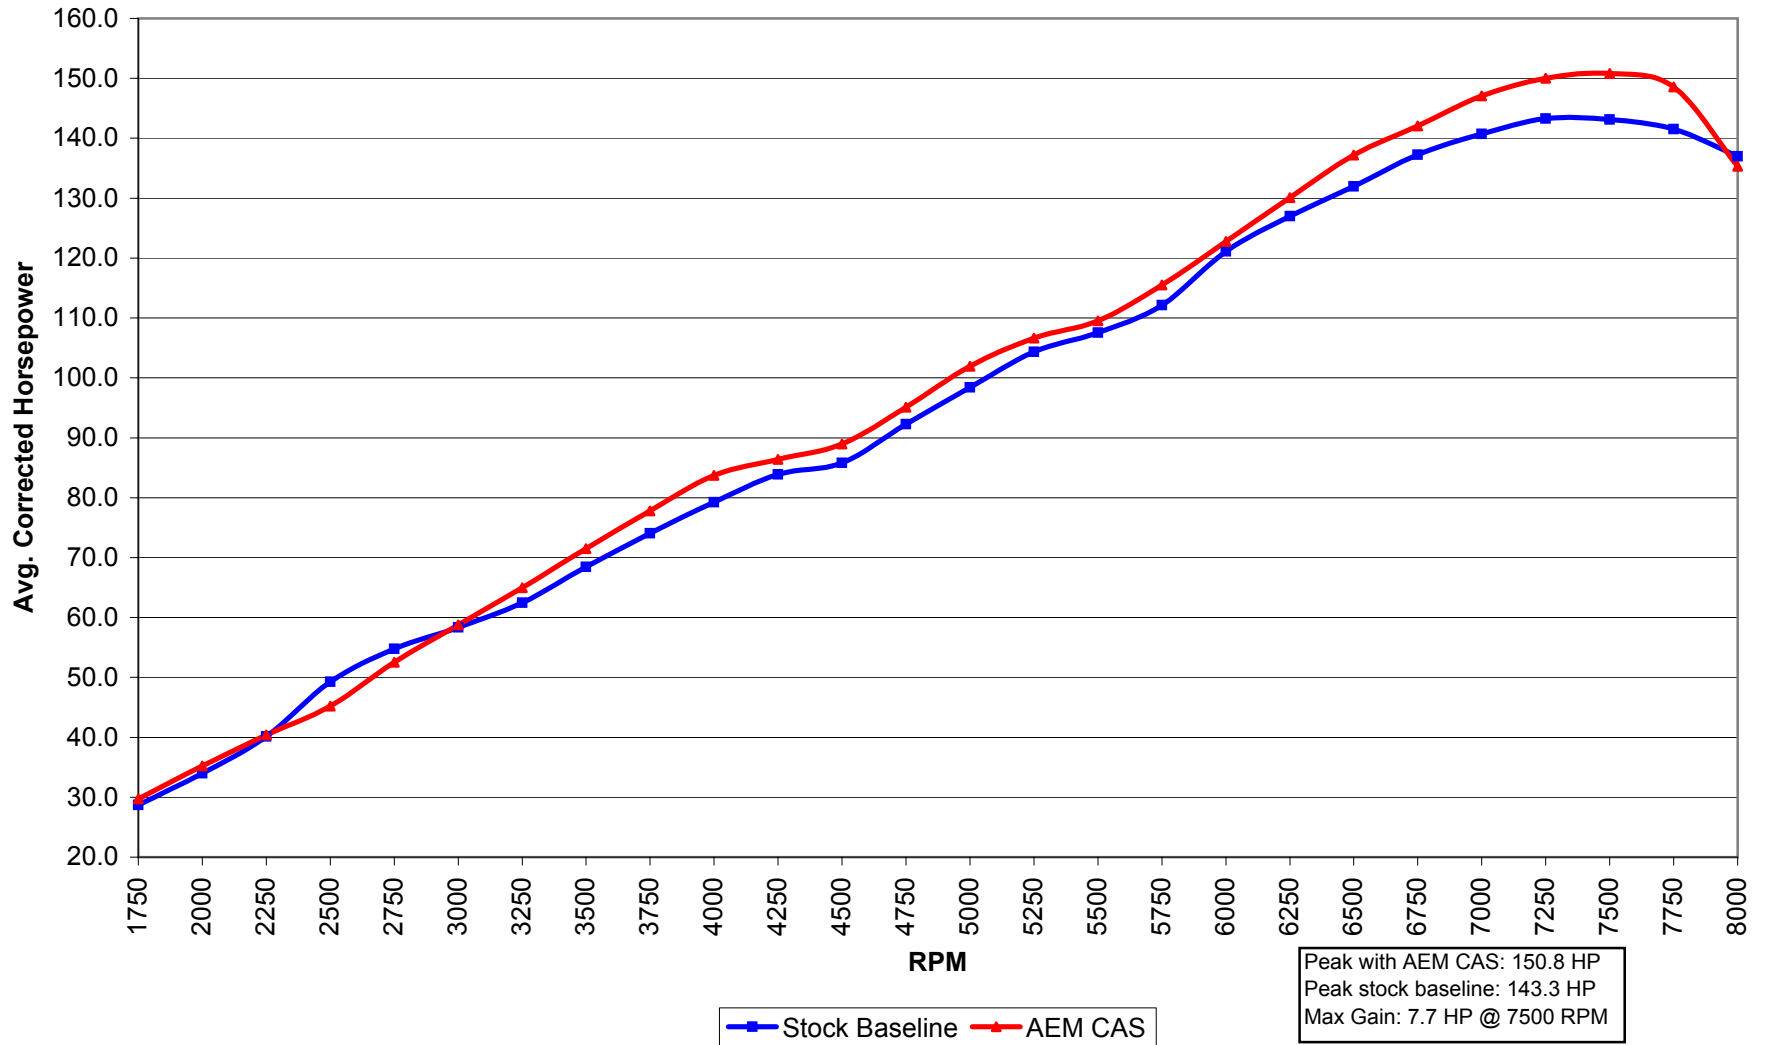

2001 Acura Integra GS-R with AEM CAS Average Corrected Horsepower

2001 Acura Integra GS-R with AEM CAS
Average Corrected Torque (ft-lb)