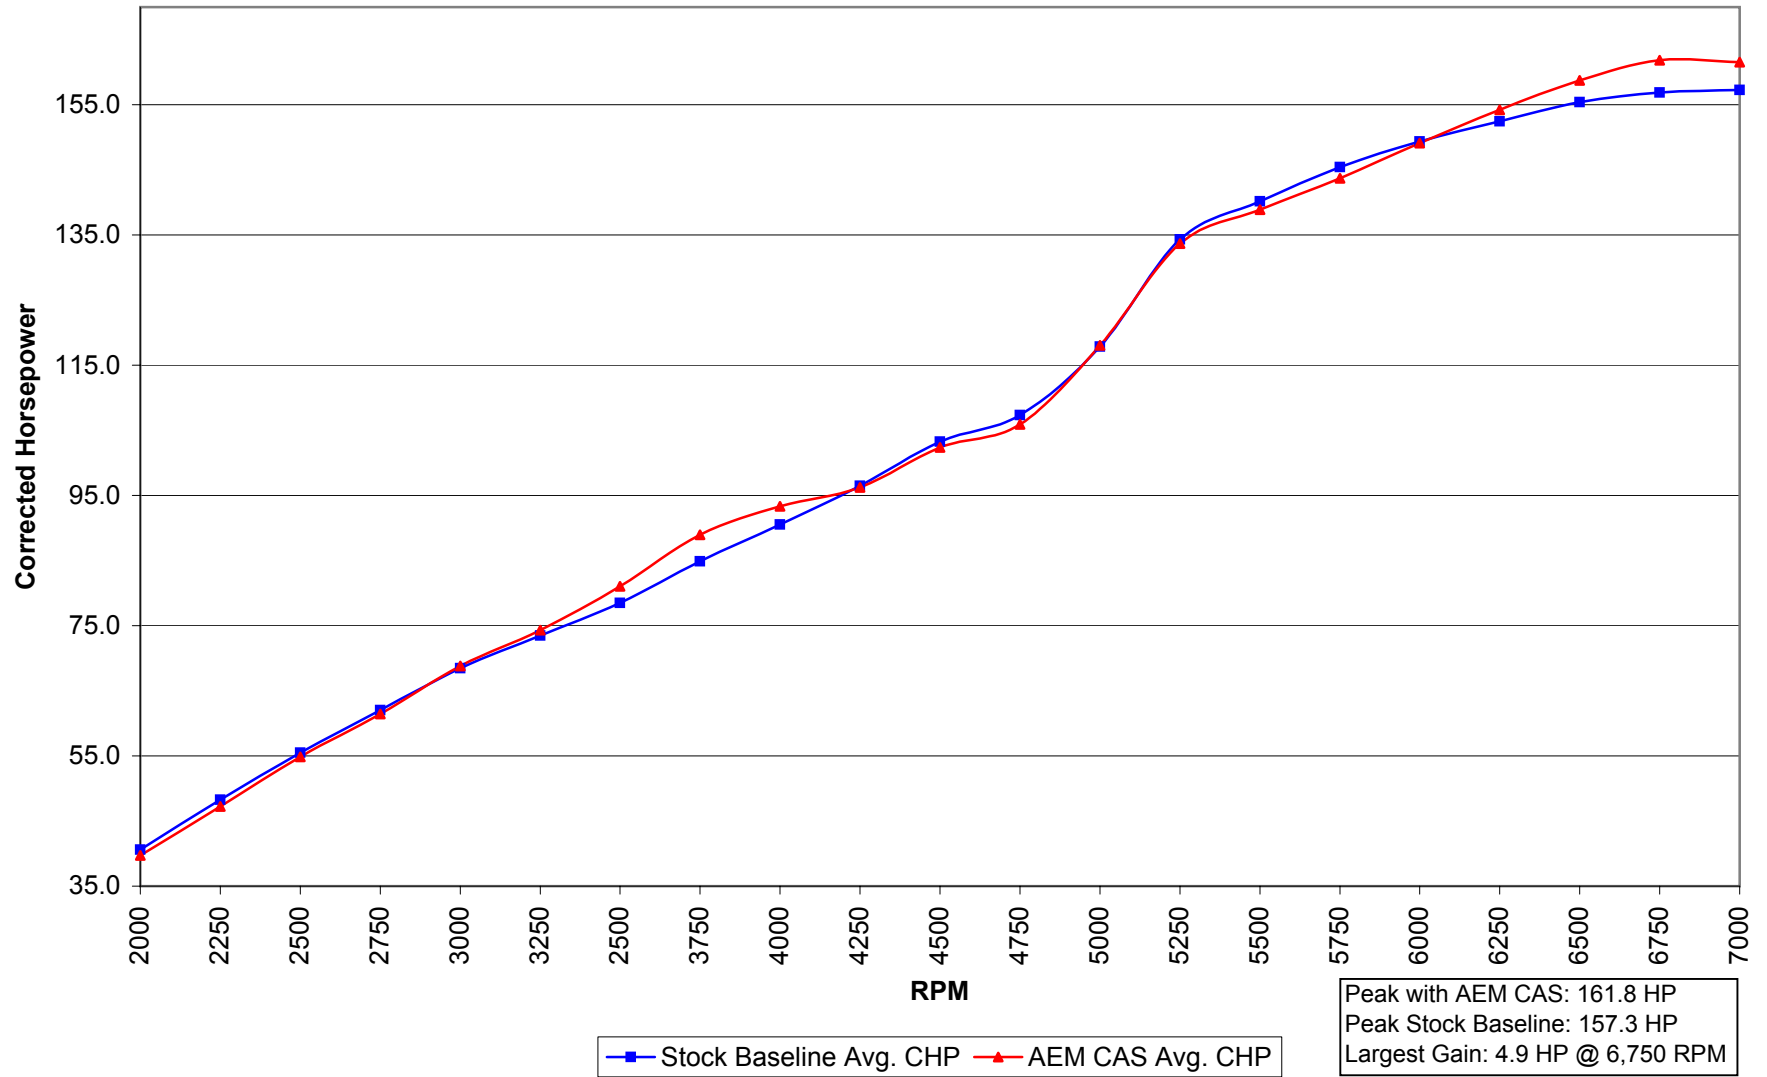

1997 Honda Prelude SH with AEM CAS Corrected Horsepower

1997 Honda Prelude SH with AEM CAS Test Corrected Torque (ft-lb)