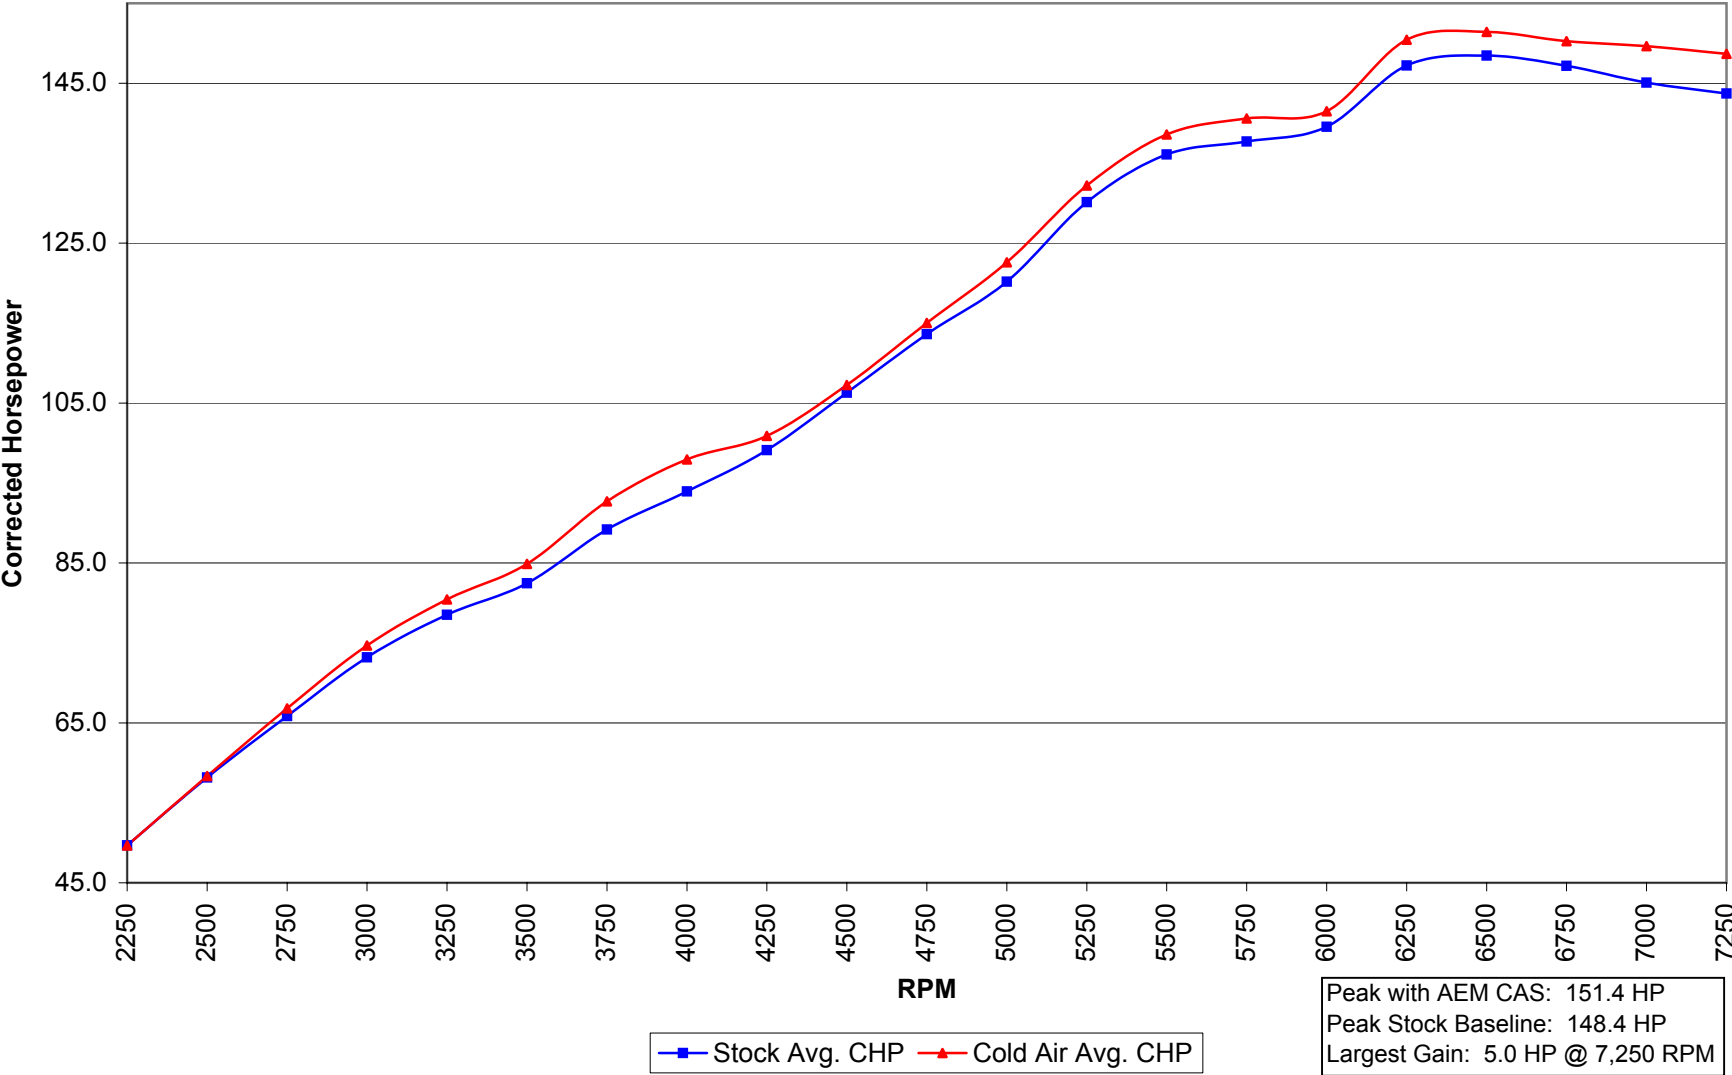

2002 Ford Focus SVT with AEM CAS Corrected Horsepower

2002 Ford Focus SVT with AEM CAS Corrected Torque (ft-lb)