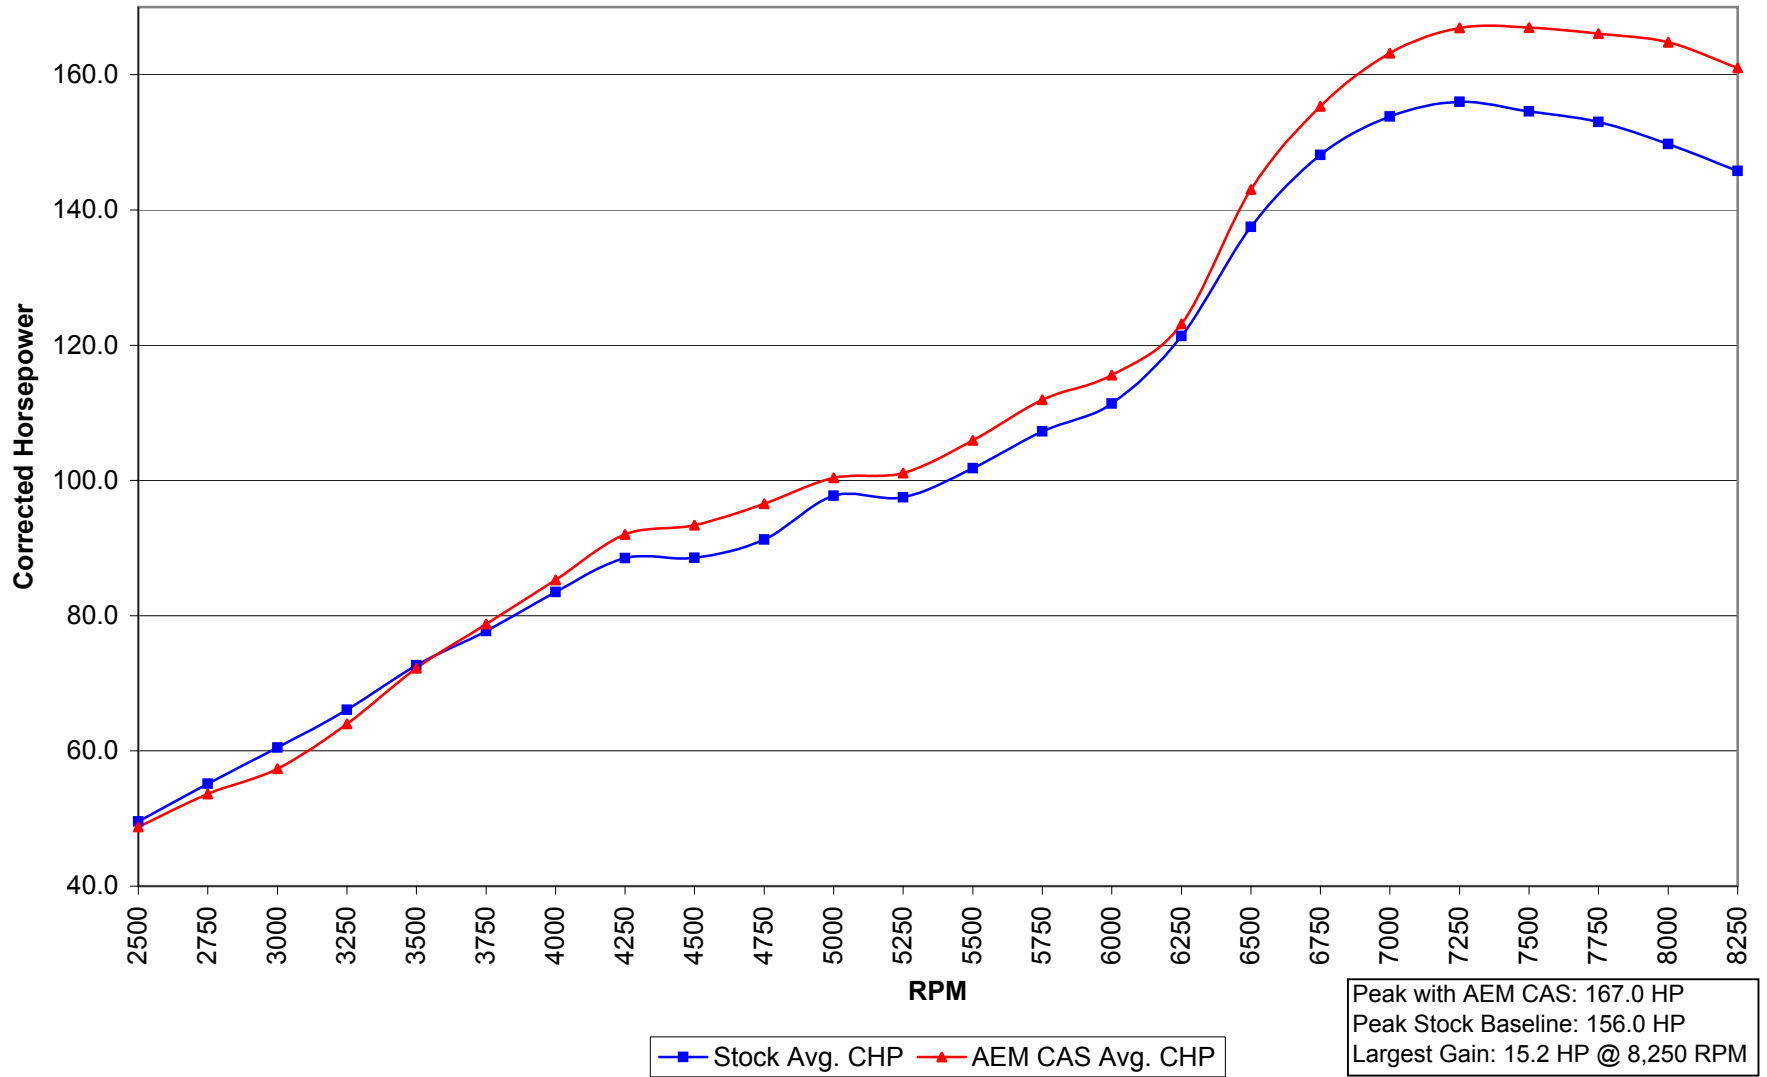

### 2003 Toyota Matrix with AEM CAS Corrected Horsepower

### 2003 Toyota Matrix with AEM CAS Corrected Torque (ft-lb)