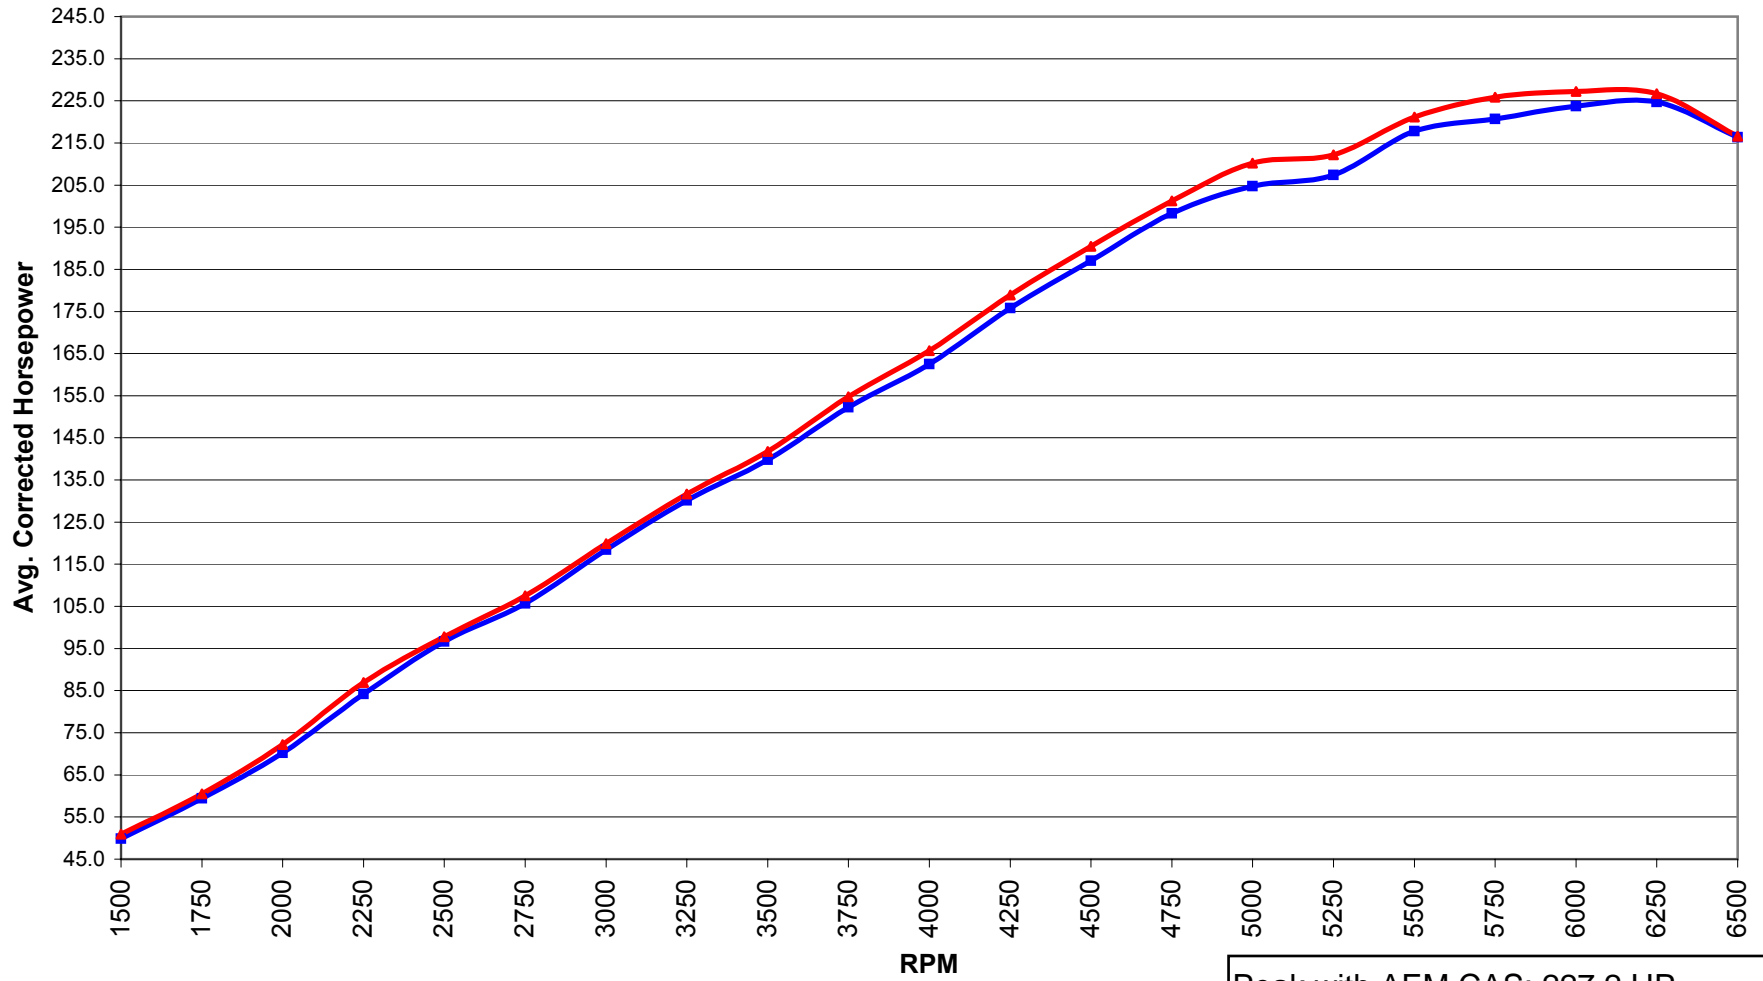

2003 Nissan 350Z AEM CAS Average Corrected Horsepower

Peak with AEM CAS: 227.2 HP
Peak Stock Baseline: 224.7 HP
Max Gain: 5.4 HP @ 5,000 RPM

2003 Nissan 350Z AEM CAS Average Corrected Torque