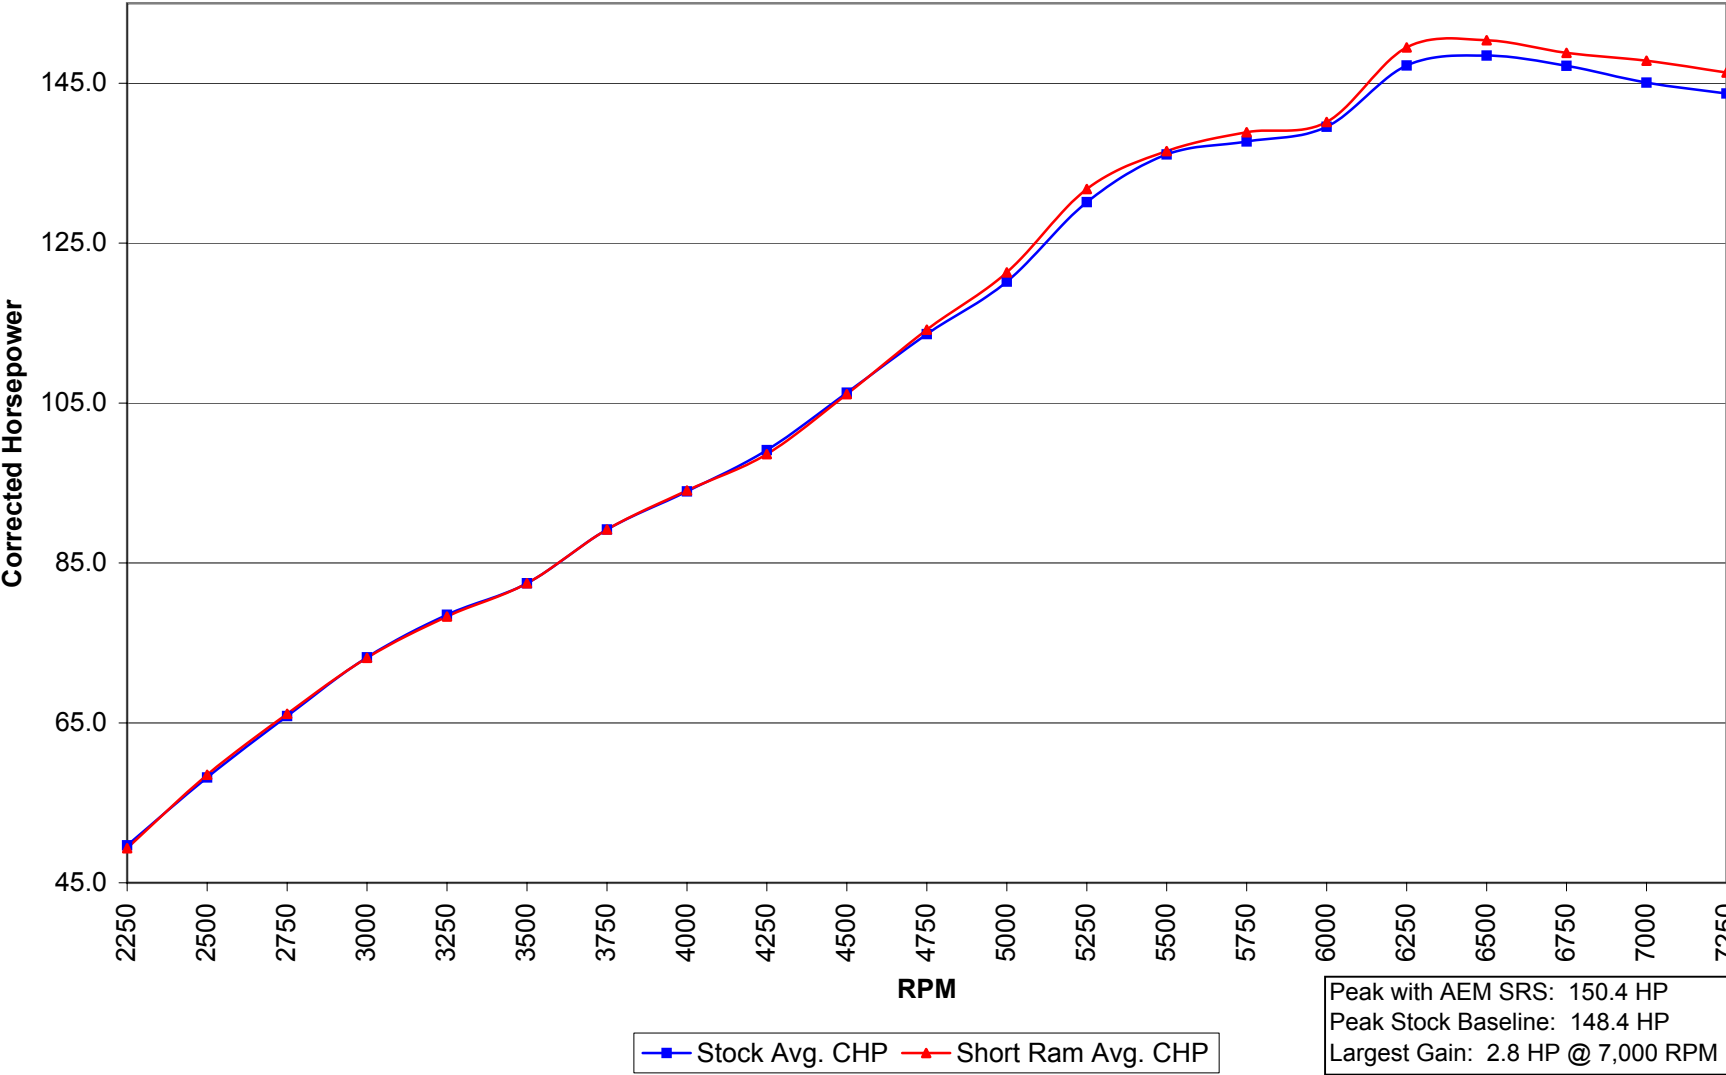

2002 Ford Focus SVT with AEM SRS Corrected Horsepower

2002 Ford Focus SVT with AEM SRS Corrected Torque (ft-lb)