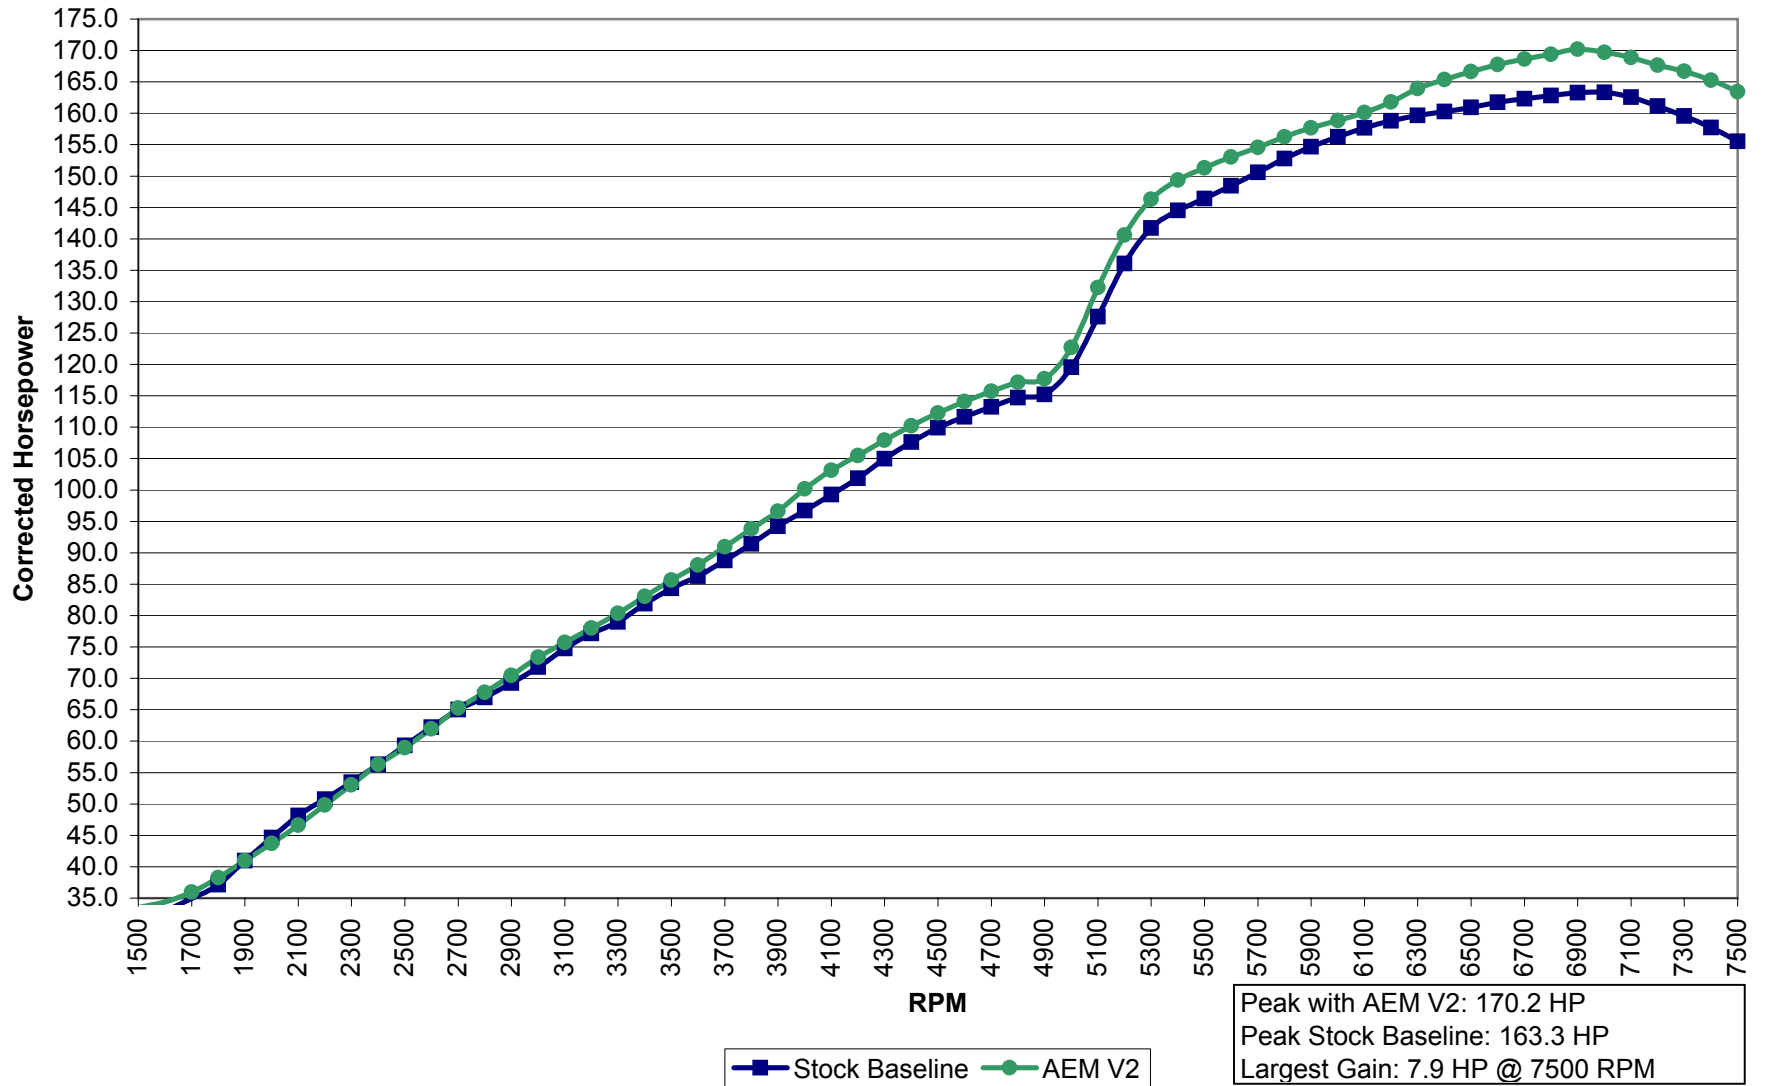

97-01 Honda Prelude with AEM V2 Corrected Horsepower

97-01 Honda Prelude With AEM V2 Corrected Torque